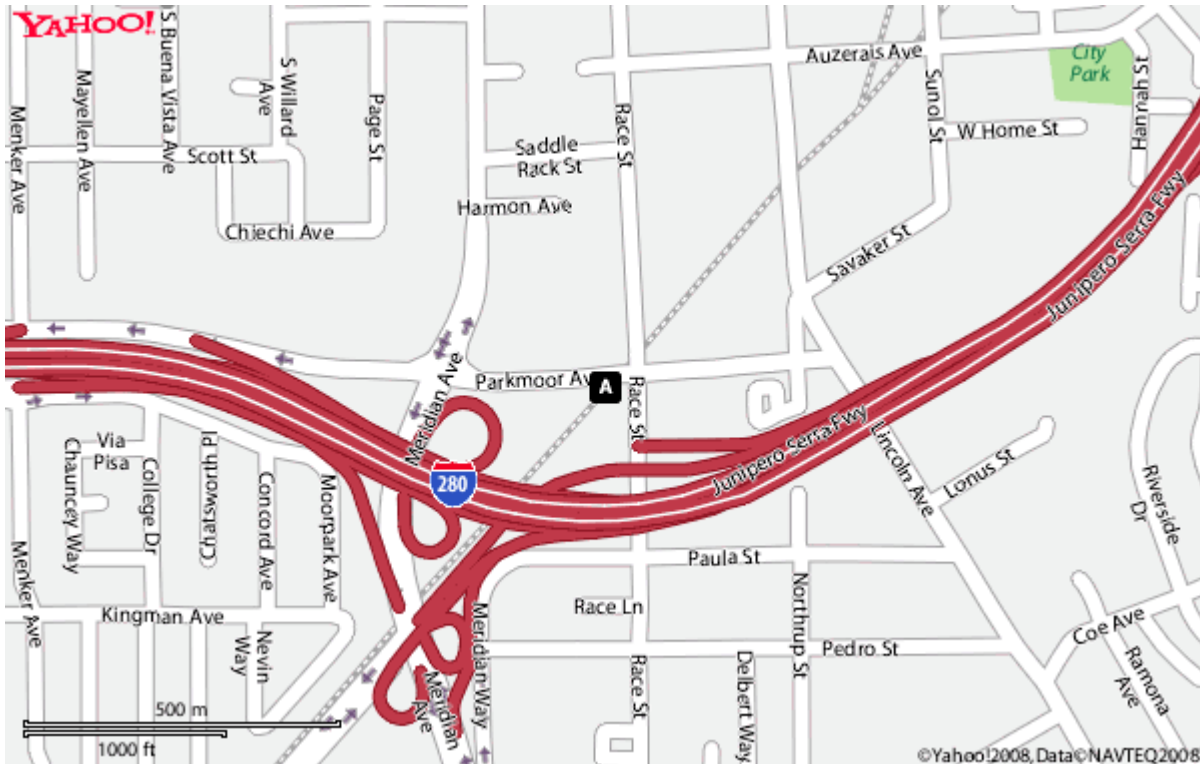

From Highway 101N or 680N

Travel southbound and transfer to 280N.

Take the Race Street/Southwest Expressway exit toward Meridian Avenue/Race Street.

Turn right on Race Street and then make an immediate left on Parkmoor Avenue.

The building is on the left hand side. Free parking is available in the front of the building entering off of Parkmoor or behind the building entering off of Race Street.

From Highway 280N

Travel southbound on 280.

Take the Meridian Avenue exit north.

Turn right on Parkmoor Avenue. The building is on the right hand side. Free parking is available in the front of the building entering off of Parkmoor or behind the building entering off of Race Street.

Public Transportation Access: The Sobrato Center for Nonprofits is located at the Race Street stop on the Santa Clara Valley Light Rail system. It is approximately 2 miles southwest of the Diridon Caltrain Station in downtown San Jose and 16 miles south of the BART station in Fremont. Visit www.vta.org or www.511.org for detailed transit routes, schedules and fares.